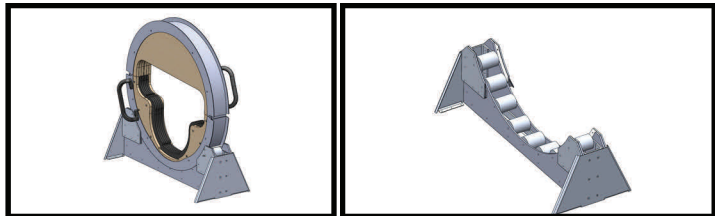

Shipping Containers and Cradles

MVSS designs and fabricates custom aluminum shipping containers and cradles. Cradles are custom made for each pod or piece of equipment and can be fabricated using metal, composites, wood or other materials. All sizes from small to large can be fabricated. Carts are also custom made per customer requirements.

Aluminum Shipping Container

Aluminum Shipping Container

Pod Cradles

Metal Pod Cradle

Wood/Composite Pod Cradle

Custom Rotating Cradle Used on Metal Base

870 E. Highway 333
Suite A
Tijeras, NM 87059

**Mountain Vista System Solutions
LLC**